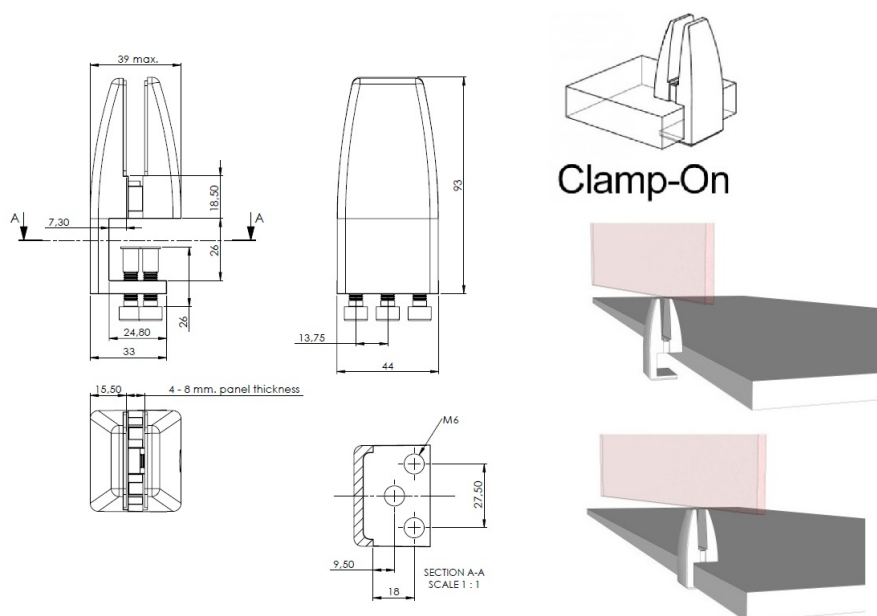

PRODUCT SHEET

Description:

Partition Panel Clamp, Clamp-On, Alu, Black Painted, F/4-8mm Panel Thickness. Incl. 3 Pcs of Bolts M6x25mm & 3 Pcs. of, Plastic Caps

Item number:

22.10.806-0

Units	Box	Carton	HS Code	Barcode
Pcs.	1	100	7616991099	 5704866503280